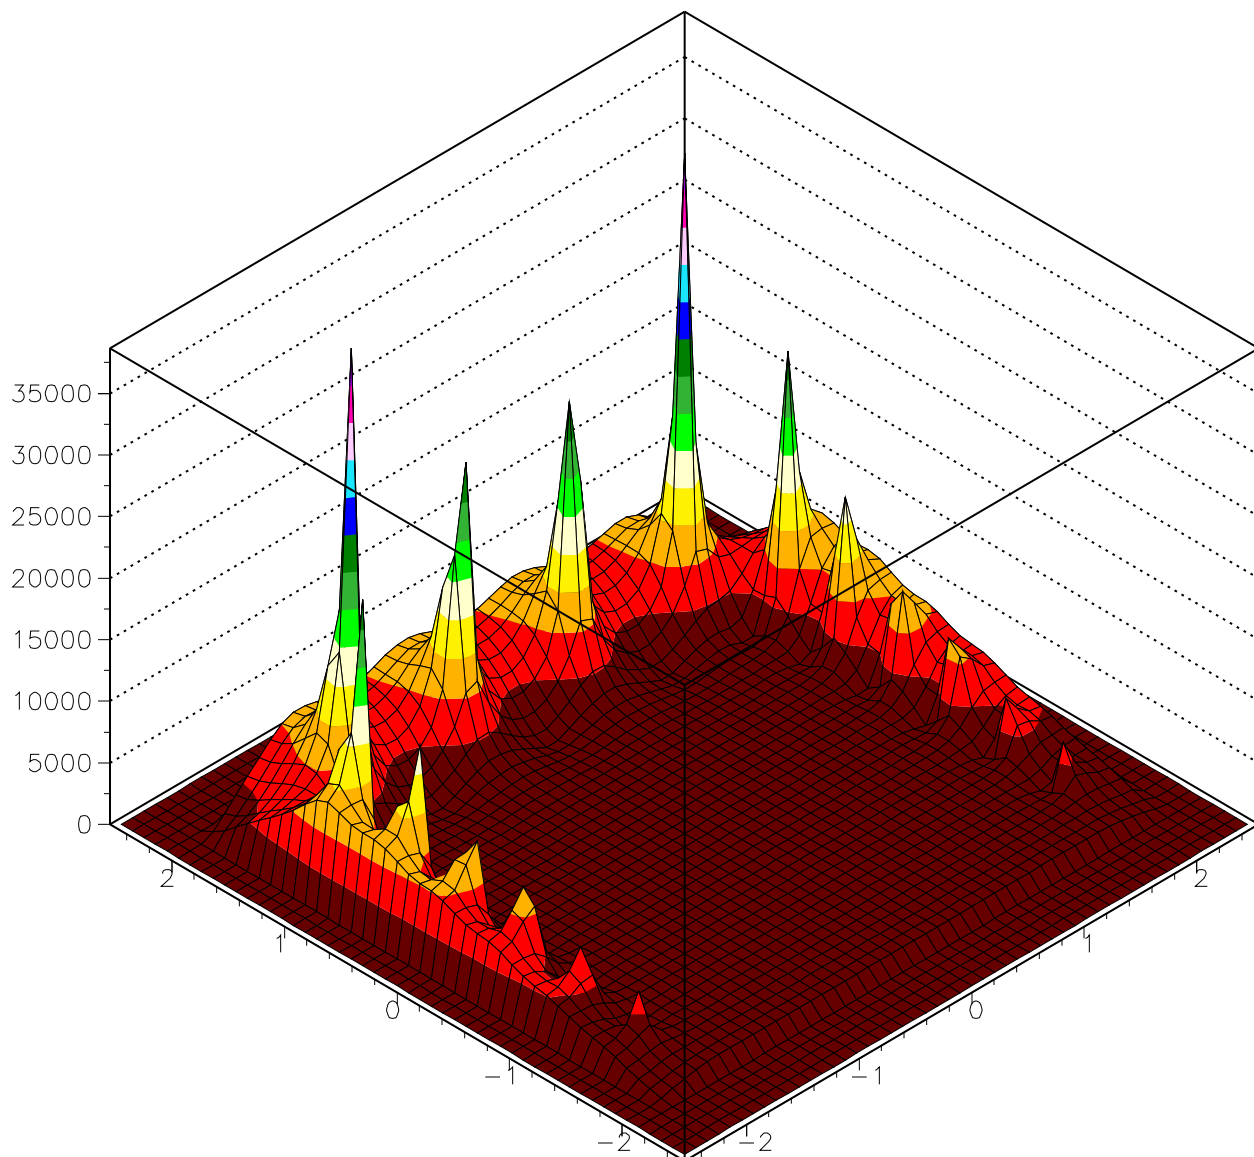

Contours of V

Contours of E

Plotted at 09:52:50 on 30/10/08 with Garfield version 7.18.

Plotted at 09:53.11 on 30/10/08 with Garfield version 7.18.