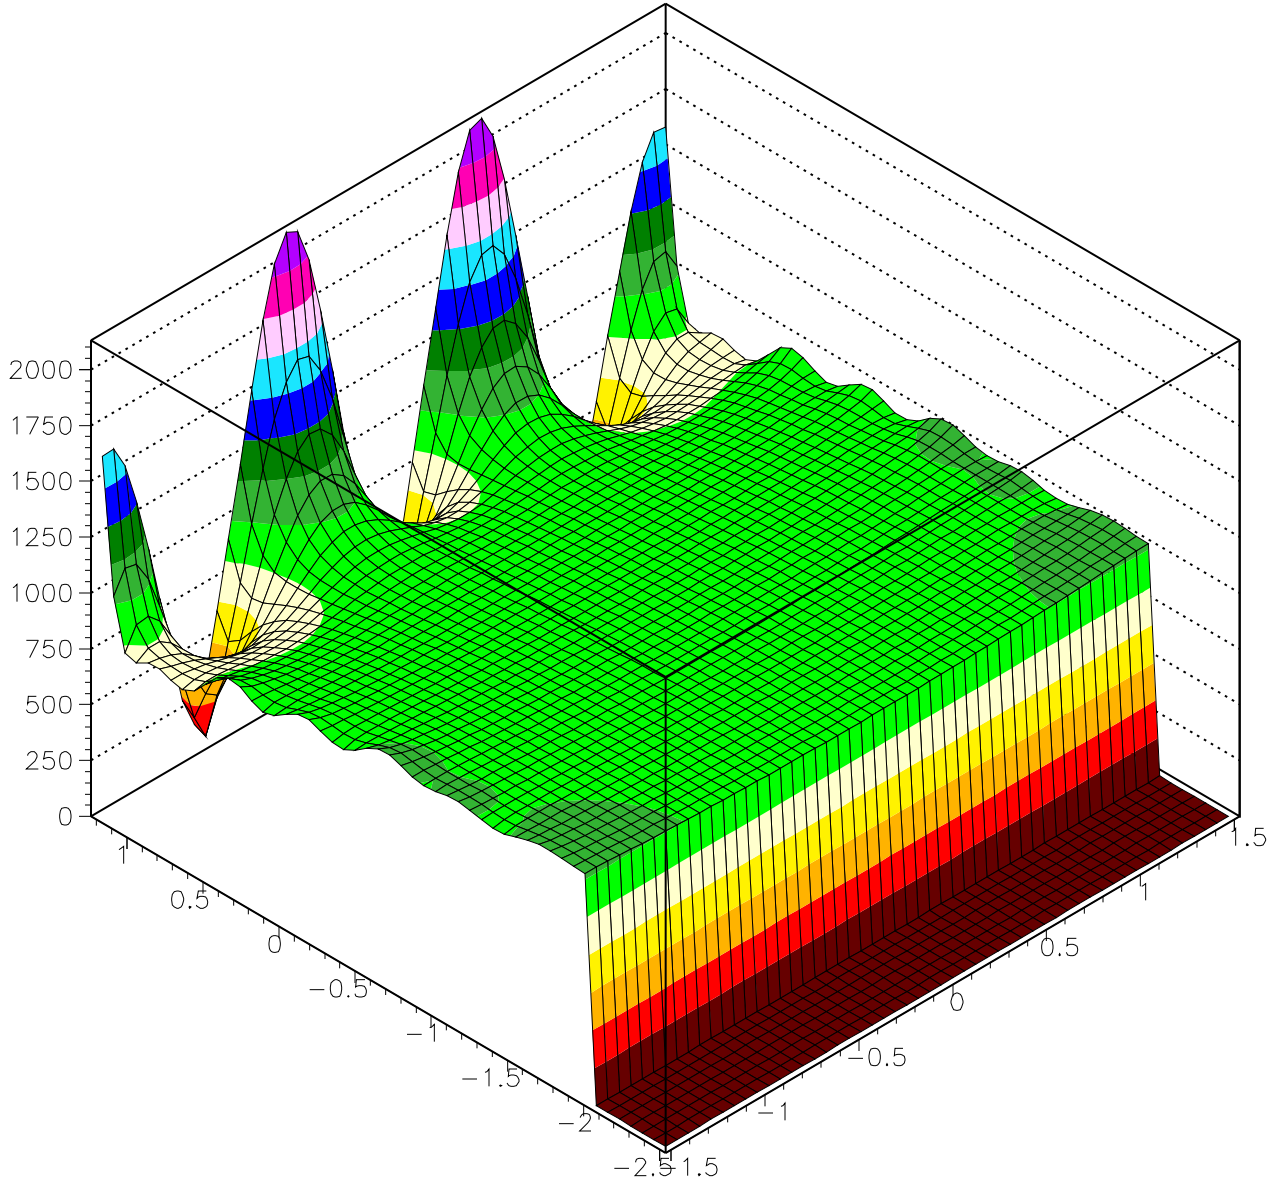

Contours of V

Contours of E

Plotted at 09:52:50 on 30/10/08 with Garfield version 7.18.

Plotted at 09:53.11 on 30/10/08 with Garfield version 7.18.