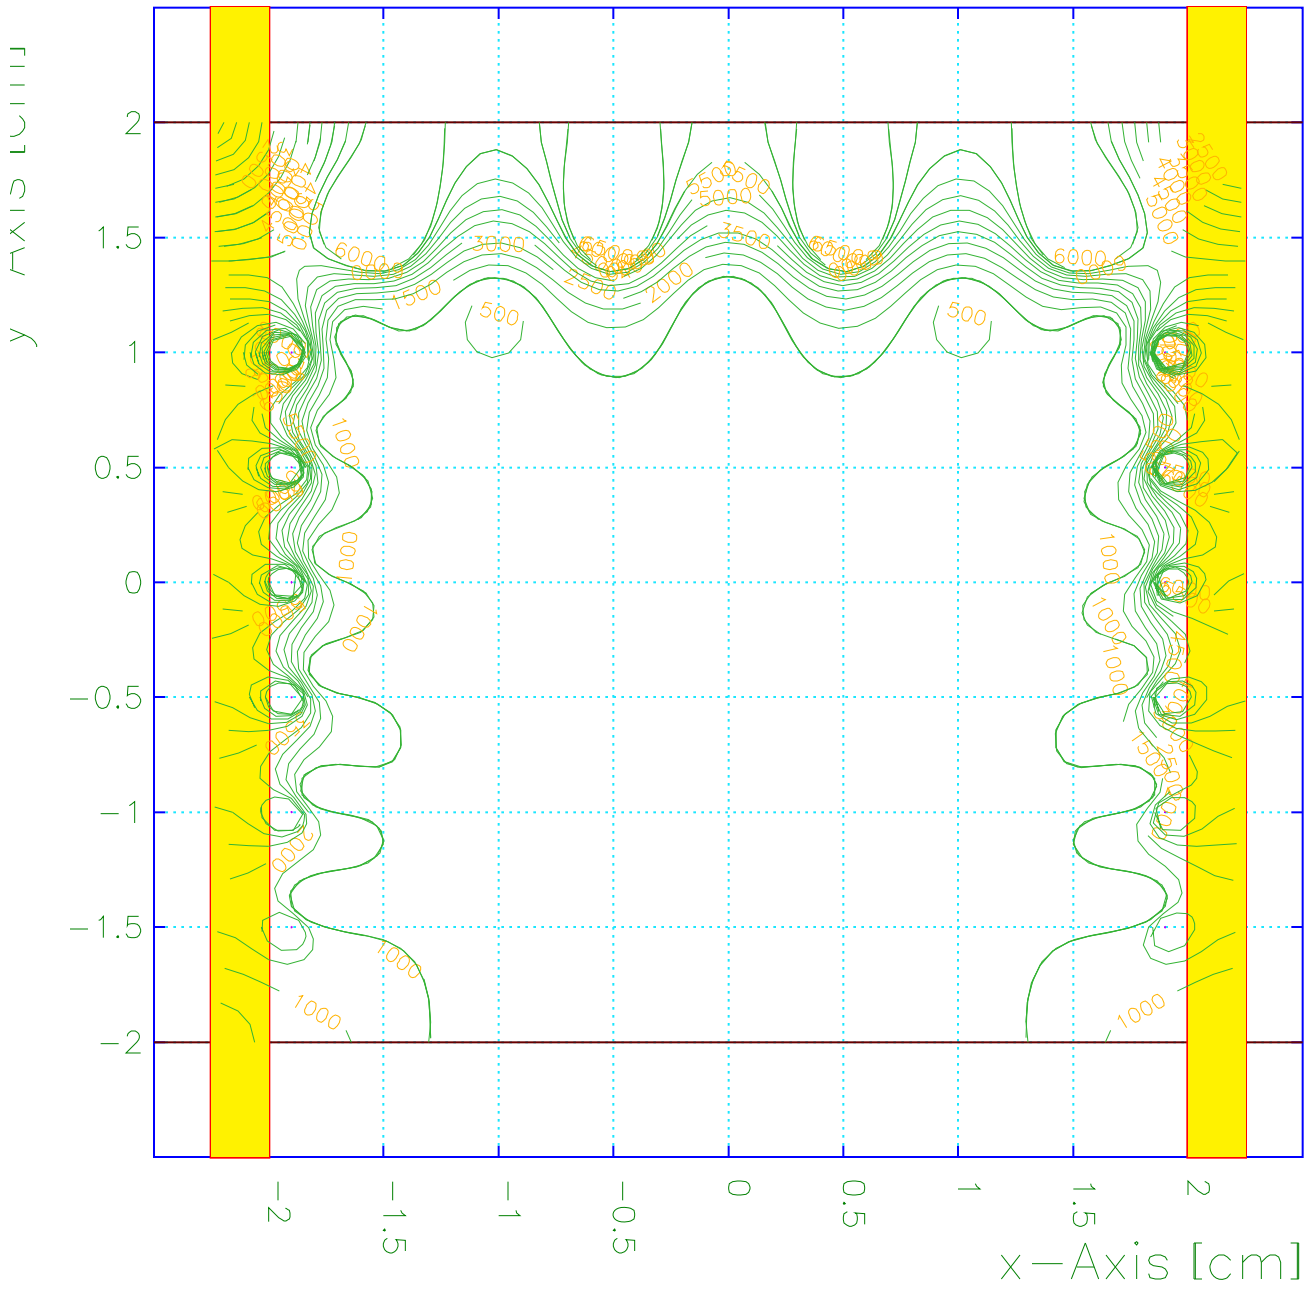

Contours of V

Contours of E

Plotted at 09:52:50 on 30/10/08 with Garfield version 7.18.

Plotted at 09:53.11 on 30/10/08 with Garfield version 7.18.