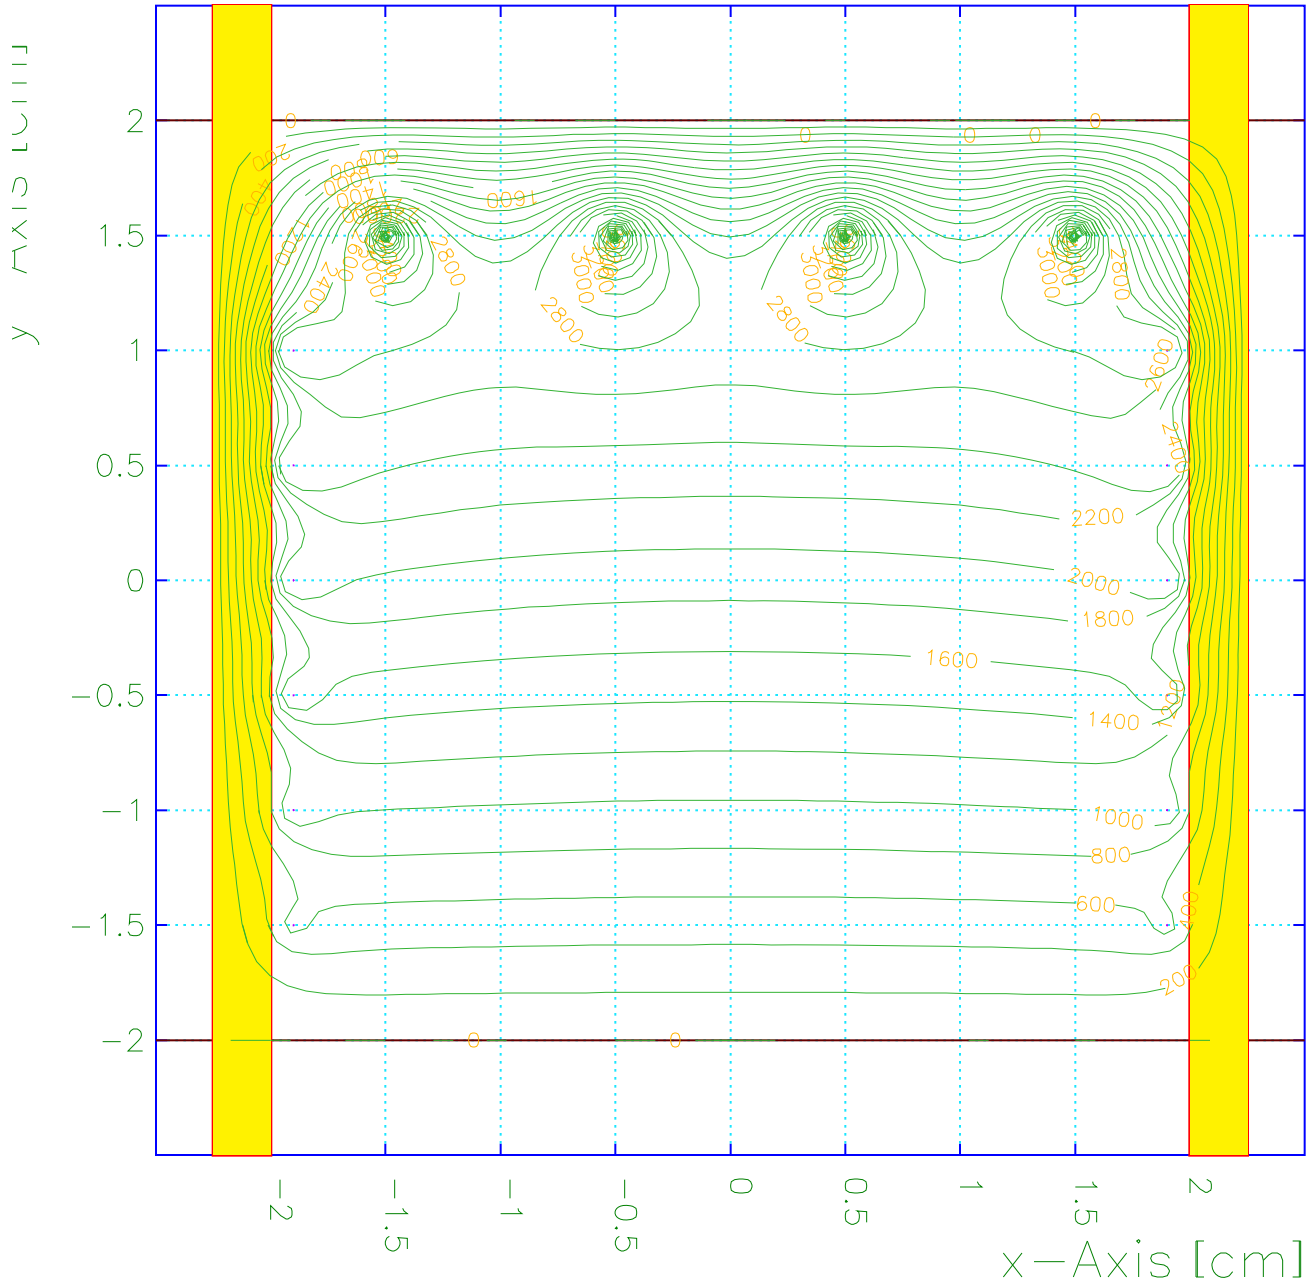

Contours of V

Contours of E

Plotted at 09:52:50 on 30/10/08 with Garfield version 7.18.

Plotted at 09:53.11 on 30/10/08 with Garfield version 7.18.