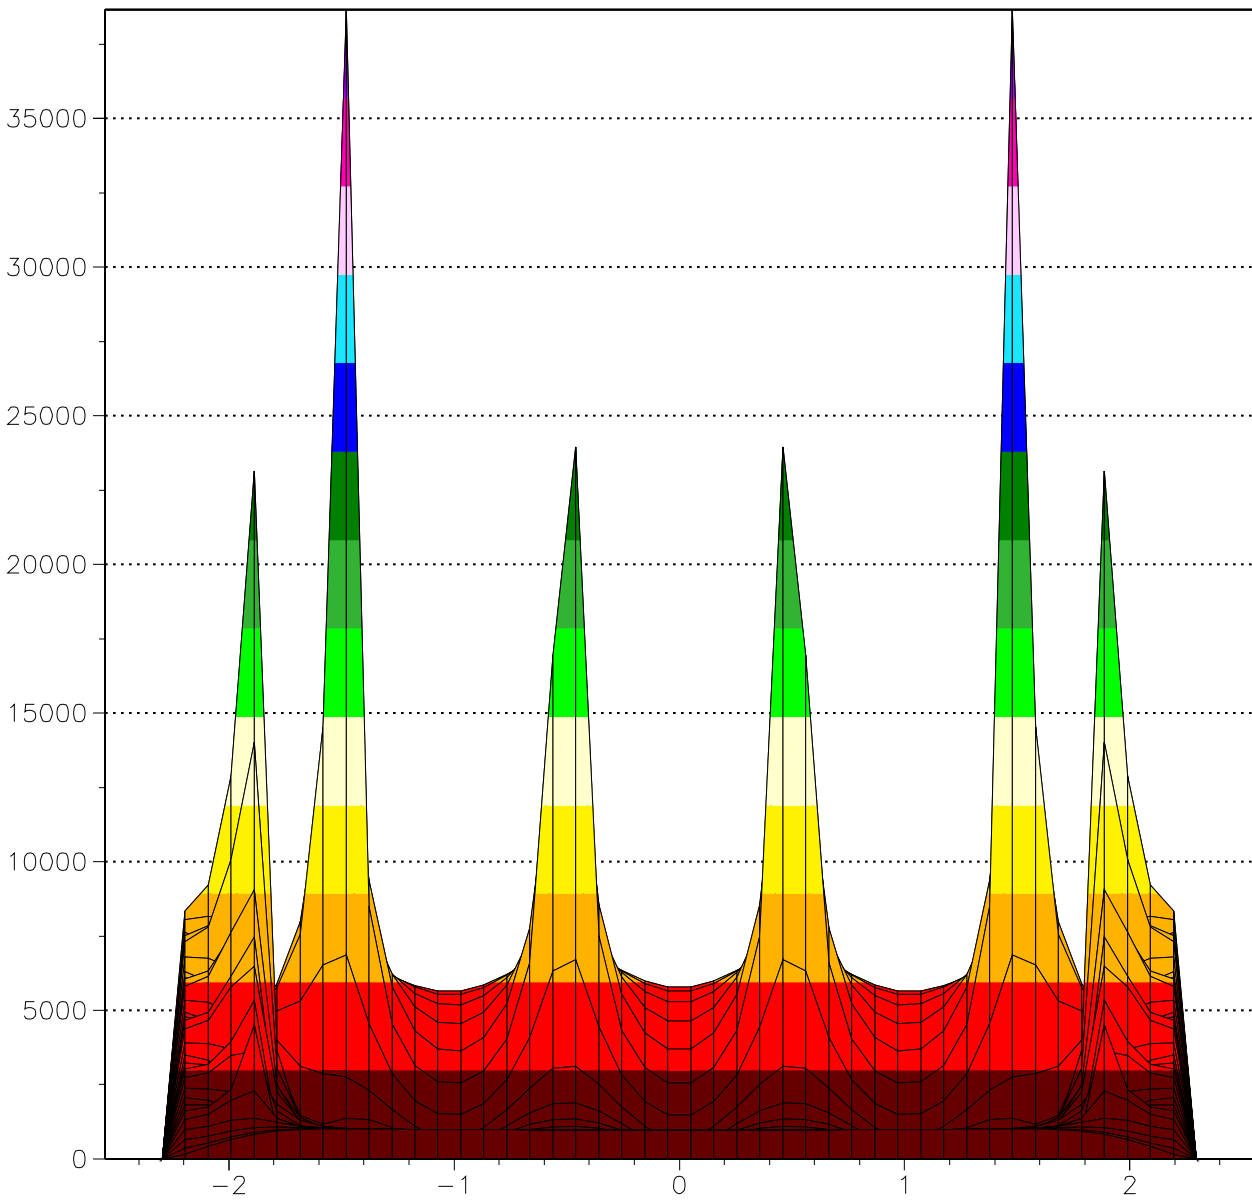

Contours of V

Contours of E

Plotted at 09:52:50 on 30/10/08 with Garfield version 7.18.

Plotted at 09:53.11 on 30/10/08 with Garfield version 7.18.