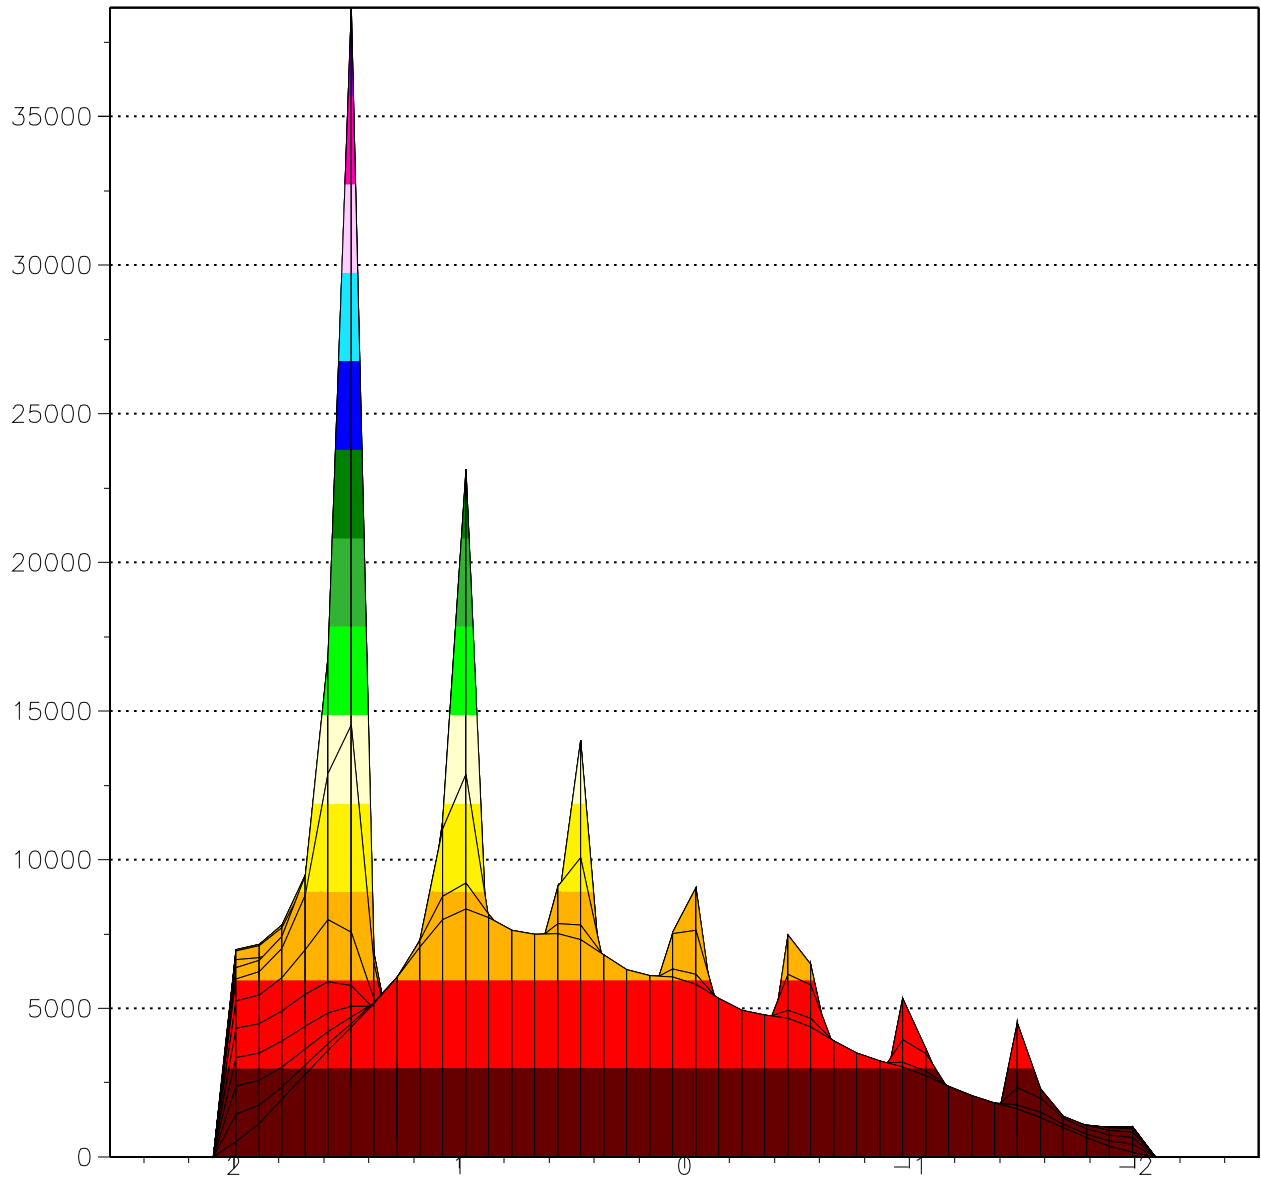

Contours of V

Contours of E

Plotted at 09:52:50 on 30/10/08 with Garfield version 7.18.

Plotted at 09:53.11 on 30/10/08 with Garfield version 7.18.