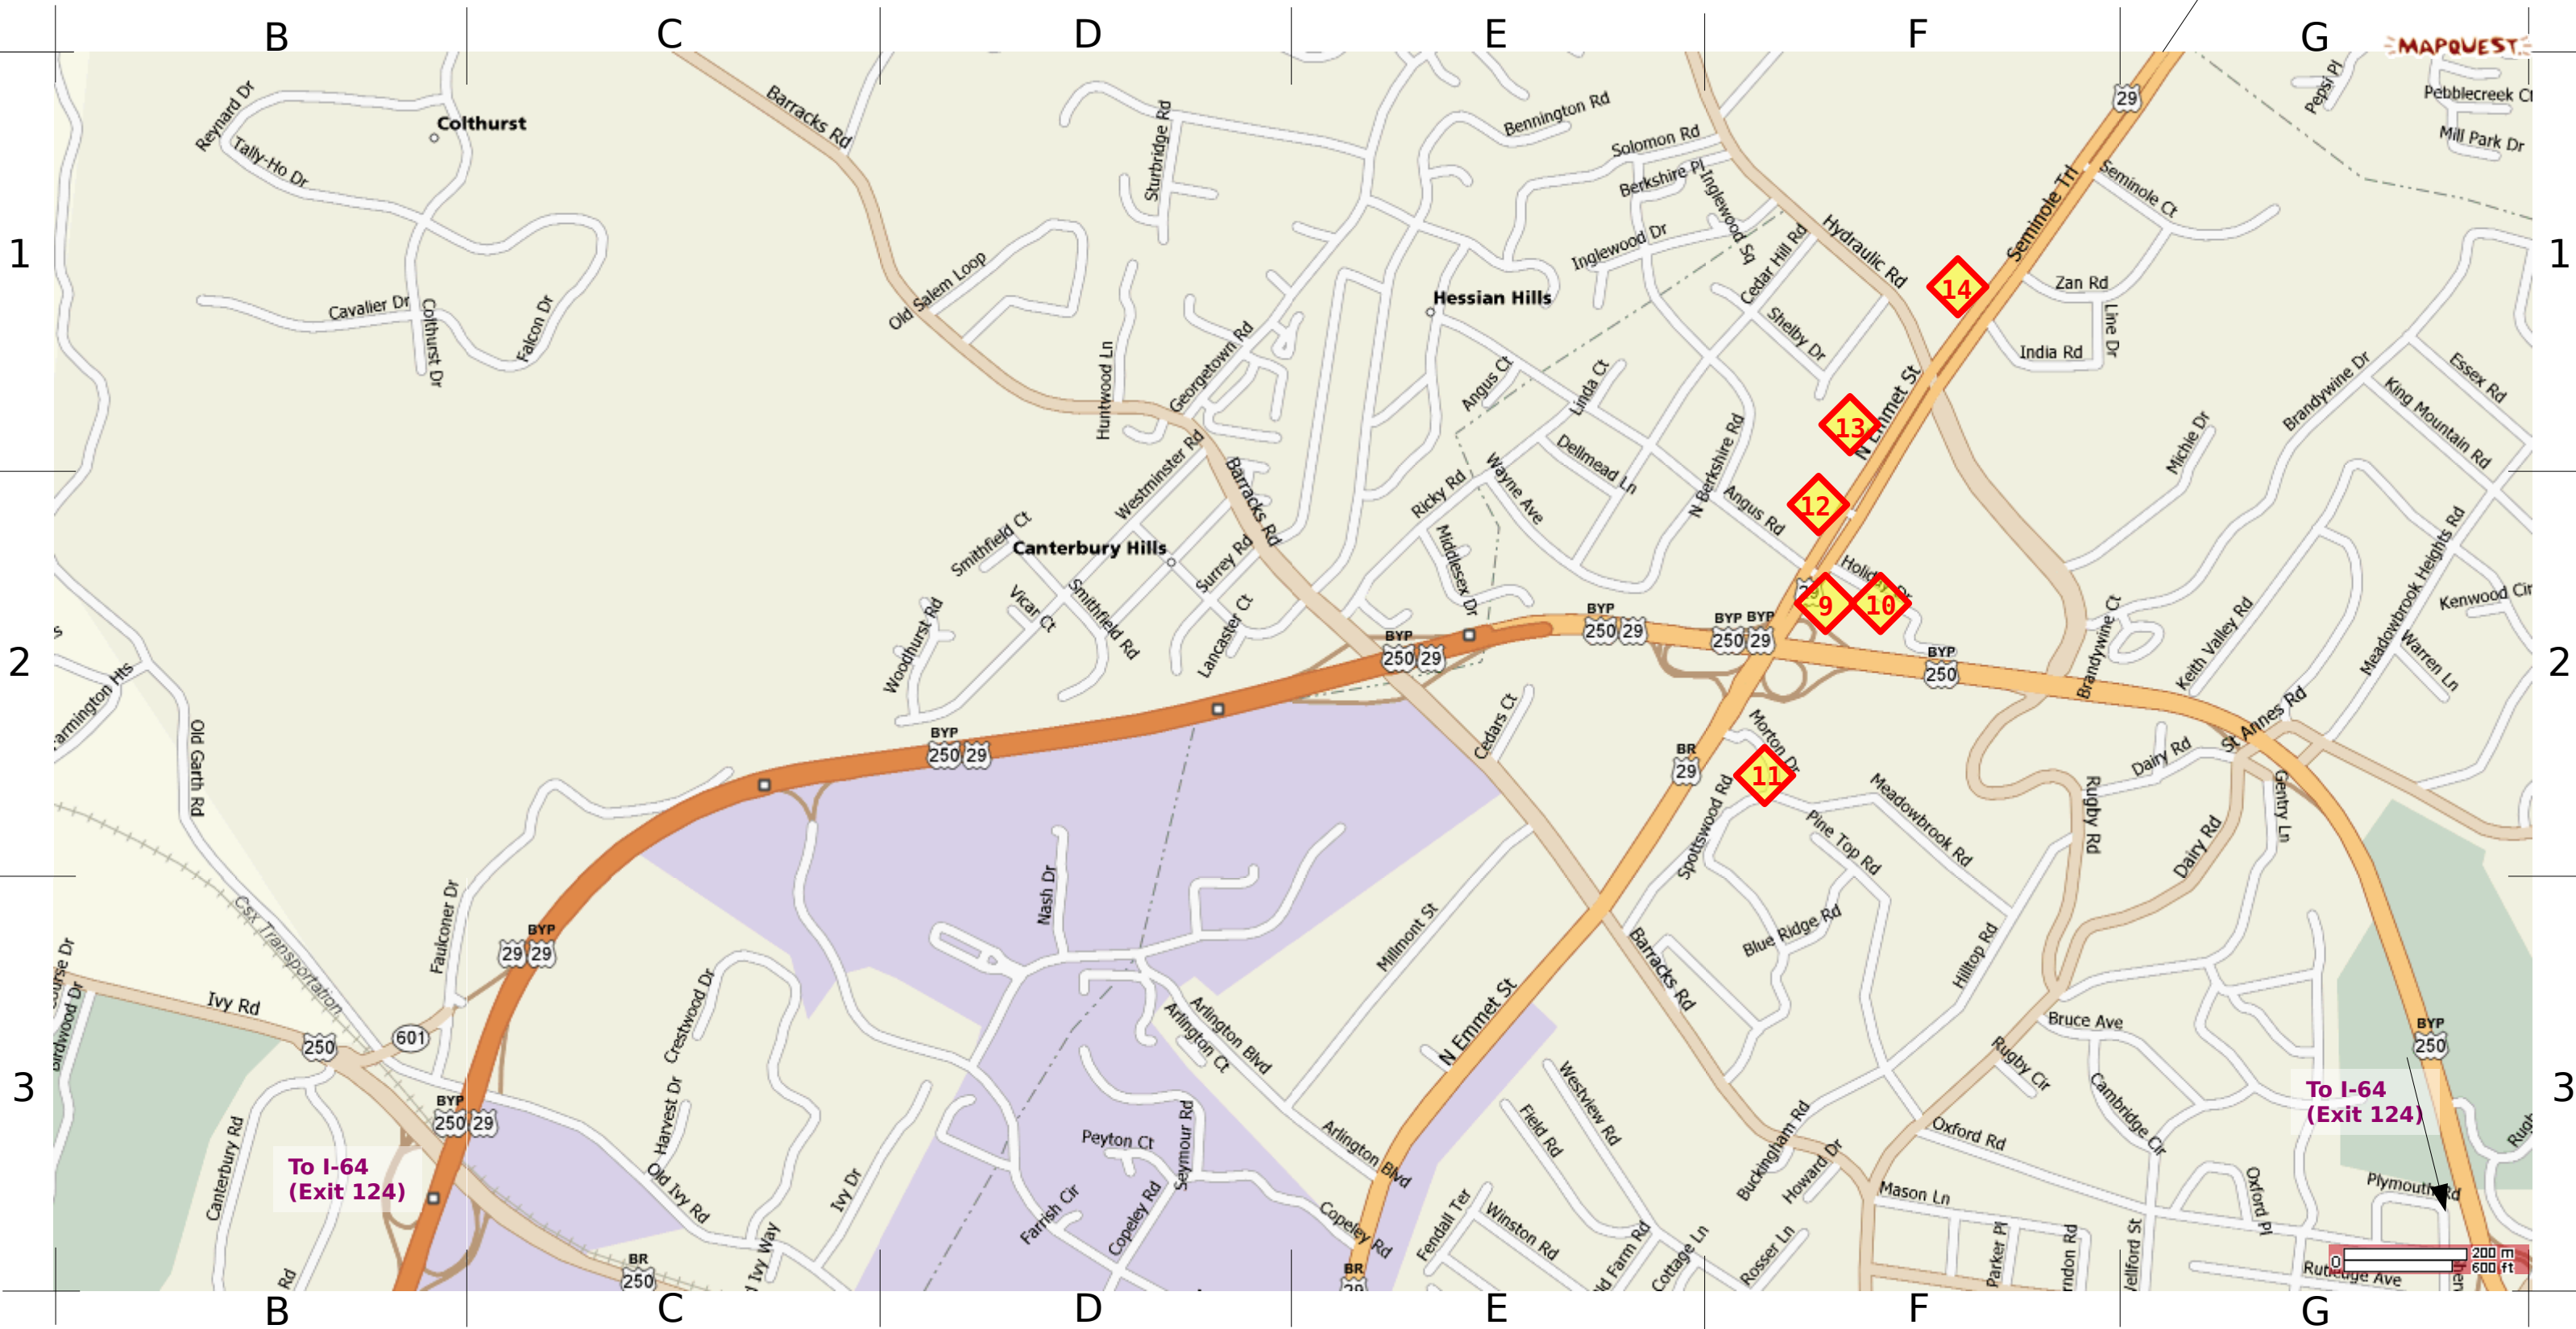

To Charlottesville Airport

MAPQUEST

To I-64
(Exit 124)

To I-64
(Exit 124)