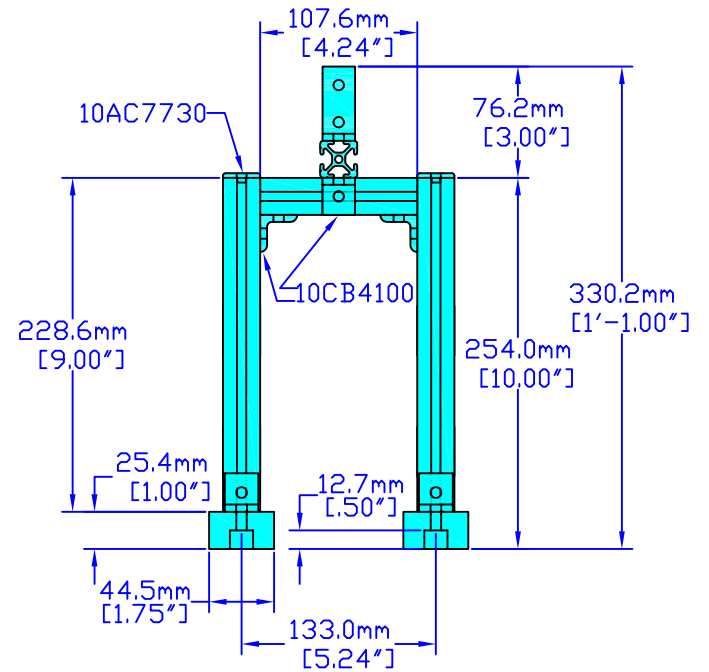

### Front View

### Side View

### Top View

### Cable Tray Stand: Top Modules

|                                   |  |
|-----------------------------------|--|
| Drawn by: Craig Dukes             | File: pds_infrastructure_nd_top_v4.dwg |
| Date: 14 May 2010                 | Drawing number: 1/1                    |
| Revised: 2 July 2010              |  |
| Note: First two-foot stand design |  |