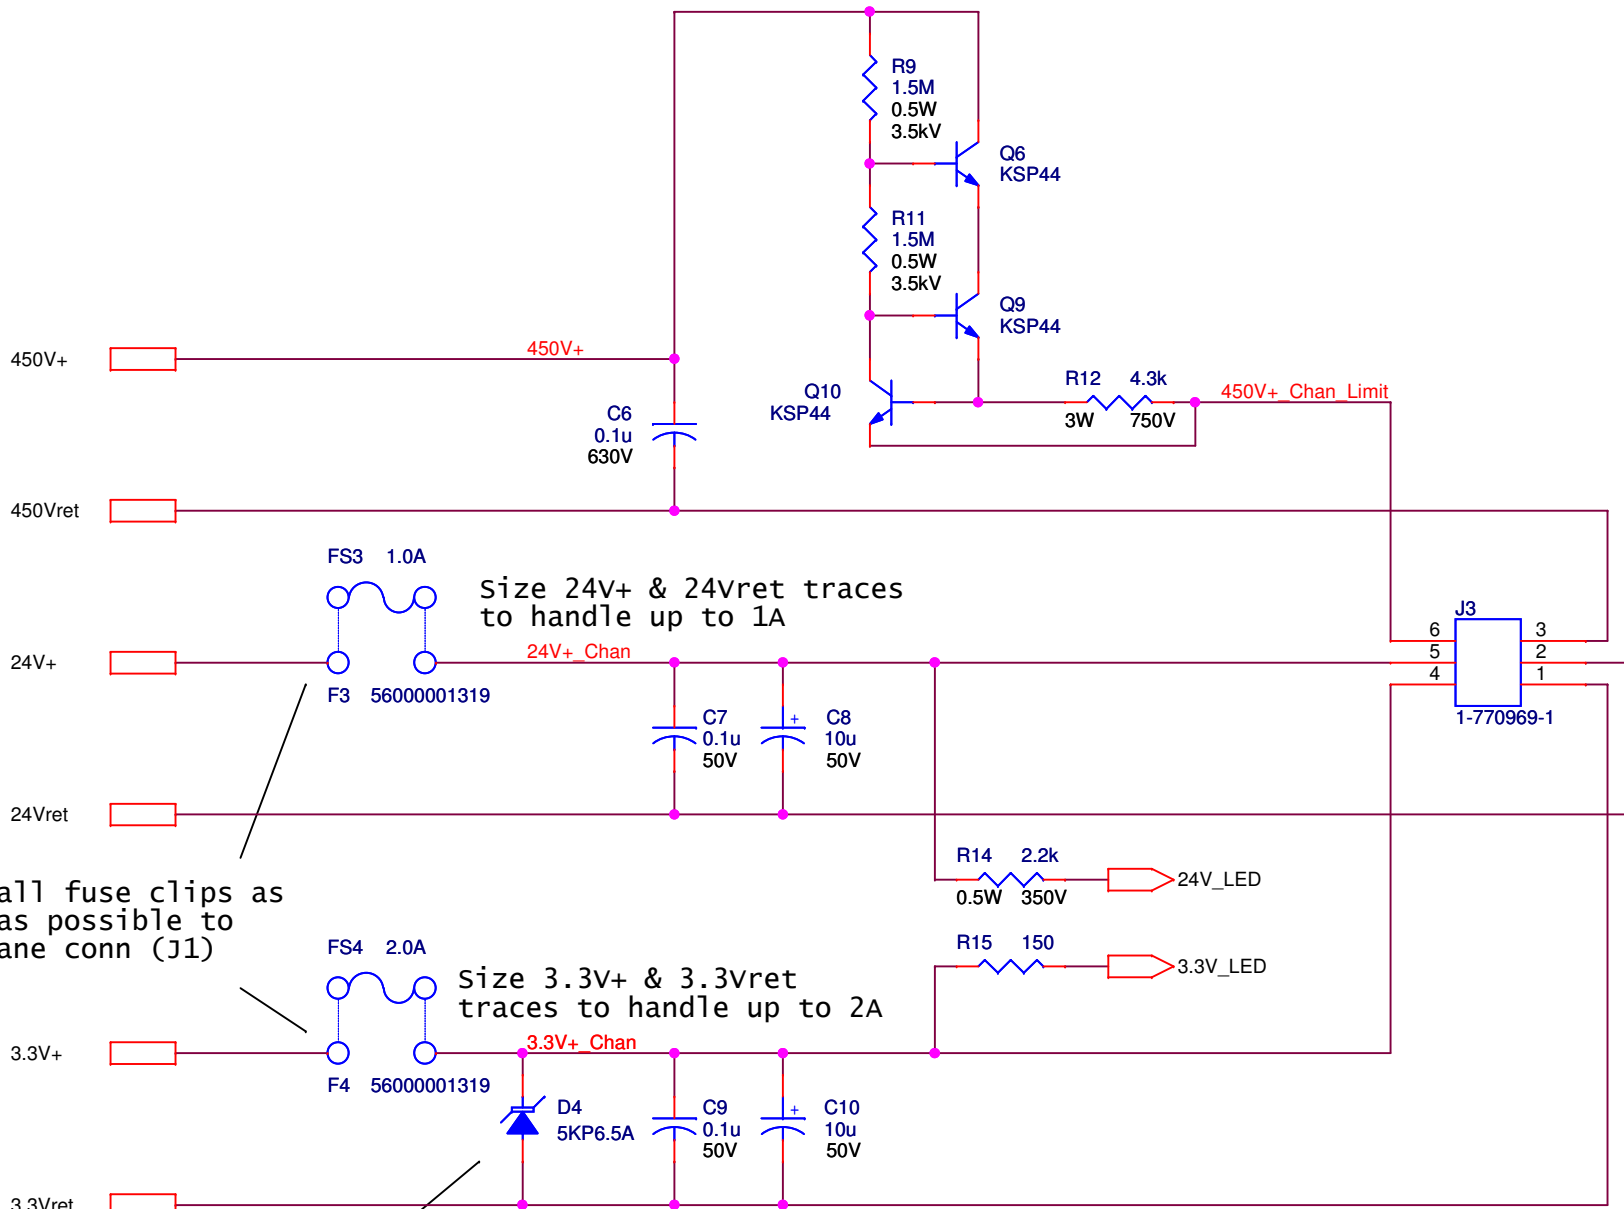

verify LED footprint such that pin 1 is top/yellow anode.

University of Virginia Physics Dept. 382 McCormick Rd, Charlottesville, VA 22904		
Title PDB FEB Card for NOVA Project		
Size A	Drawn By Stephen Goadhouse, 434-982-5594, sgd6h@virginia.edu	Rev 3.1
Date: Tuesday, December 15, 2009	Sheet 1	of 5

Size 24V+ & 24Vret traces to handle up to 1A

Size 3.3V+ & 3.3Vret traces to handle up to 2A

Place all fuse clips as close as possible to backplane conn (J1)

Place TVS as close as possible to fuse clip.

/Chan1

Size 24V+ & 24Vret traces to handle up to 1A

Size 3.3V+ & 3.3Vret traces to handle up to 2A

Place all fuse clips as close as possible to backplane conn (J1)

Place TVS as close as possible to fuse clip.

Front Panel Power Conn

Place all fuse clips as close as possible to backplane conn (J1)

Place TVS as close as possible to fuse clip.

Size 24V+ & 24Vret traces to handle up to 1A

Size 3.3V+ & 3.3Vret traces to handle up to 2A

/Chan3