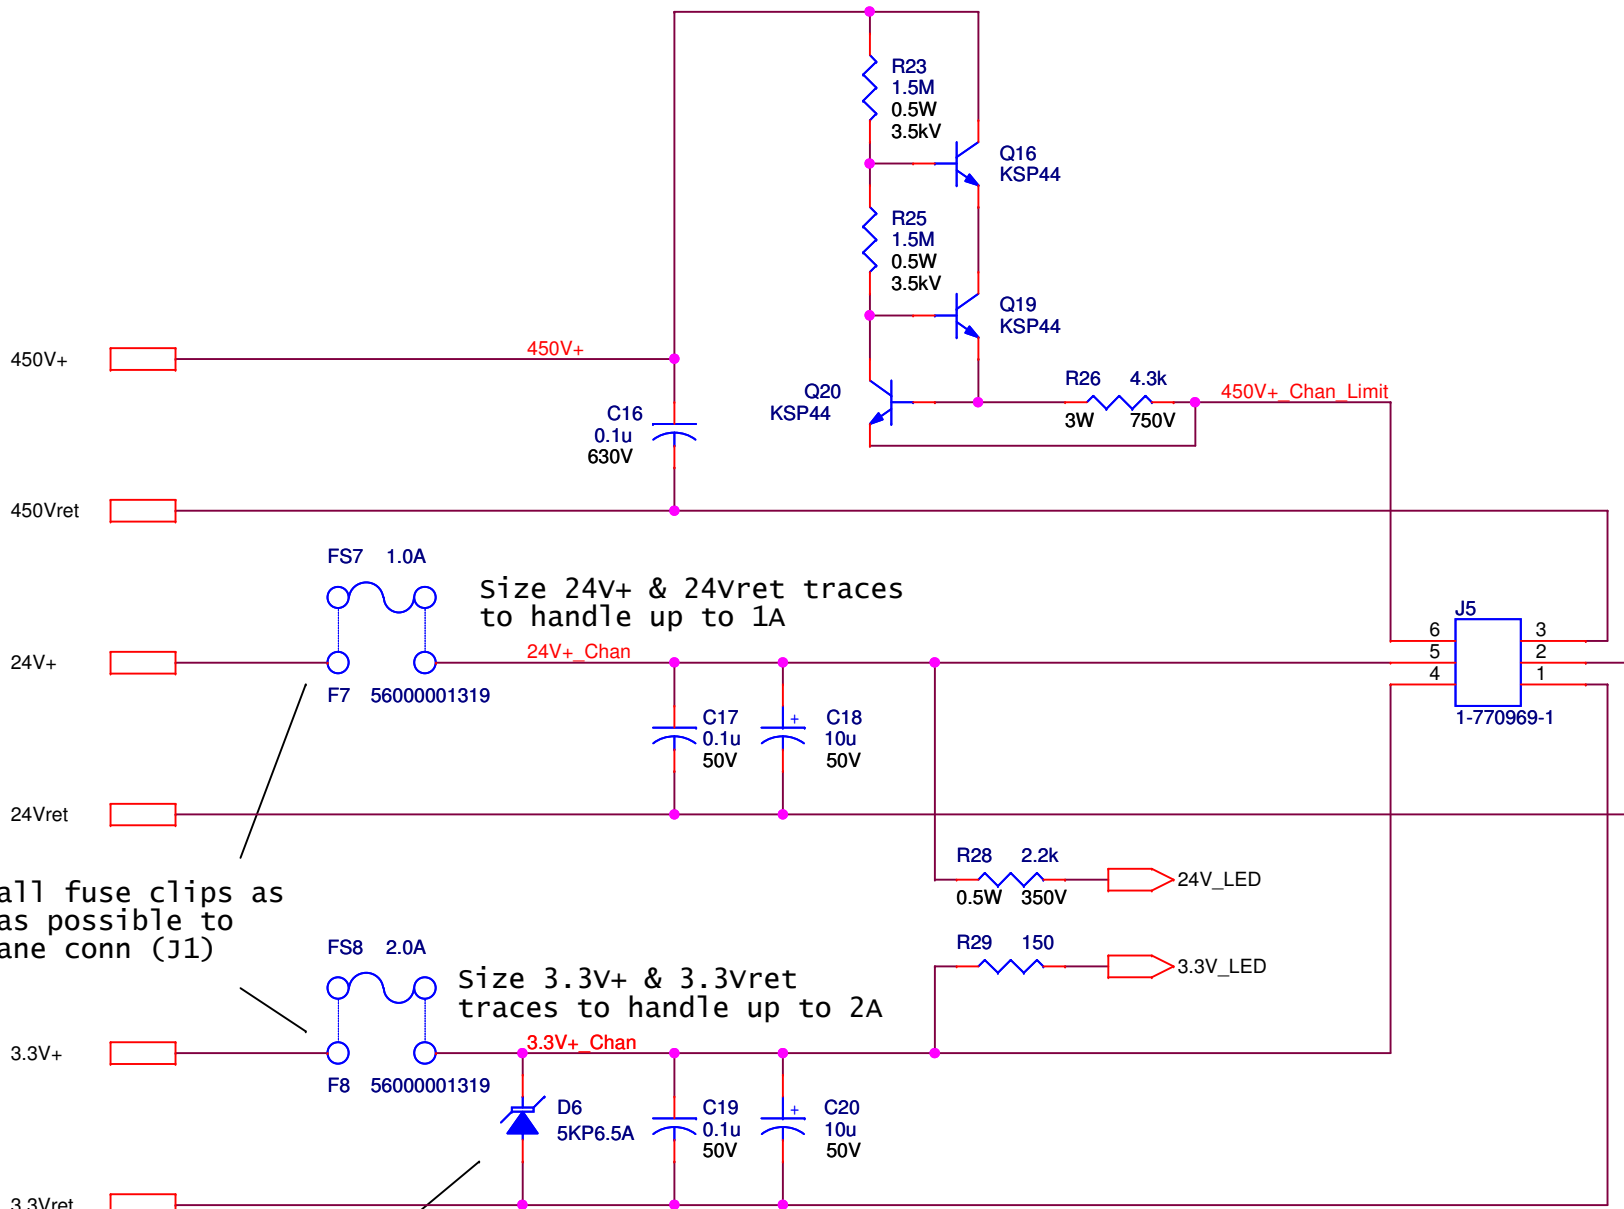

Size 24V+ & 24Vret traces to handle up to 1A

Size 3.3V+ & 3.3Vret traces to handle up to 2A

Place all fuse clips as close as possible to backplane conn (J1)

Place TVS as close as possible to fuse clip.

/Chan1

Size 24V+ & 24Vret traces to handle up to 1A

Size 3.3V+ & 3.3Vret traces to handle up to 2A

Place all fuse clips as close as possible to backplane conn (J1)

Place TVS as close as possible to fuse clip.

Front Panel Power Conn

Place all fuse clips as close as possible to backplane conn (J1)

Place TVS as close as possible to fuse clip.

Size 24V+ & 24Vret traces to handle up to 1A

Size 3.3V+ & 3.3Vret traces to handle up to 2A

/Chan3

Size 24V+ & 24Vret traces to handle up to 1A

Size 3.3V+ & 3.3Vret traces to handle up to 2A

Place all fuse clips as close as possible to backplane conn (J1)

Place TVS as close as possible to fuse clip.

/Chan4