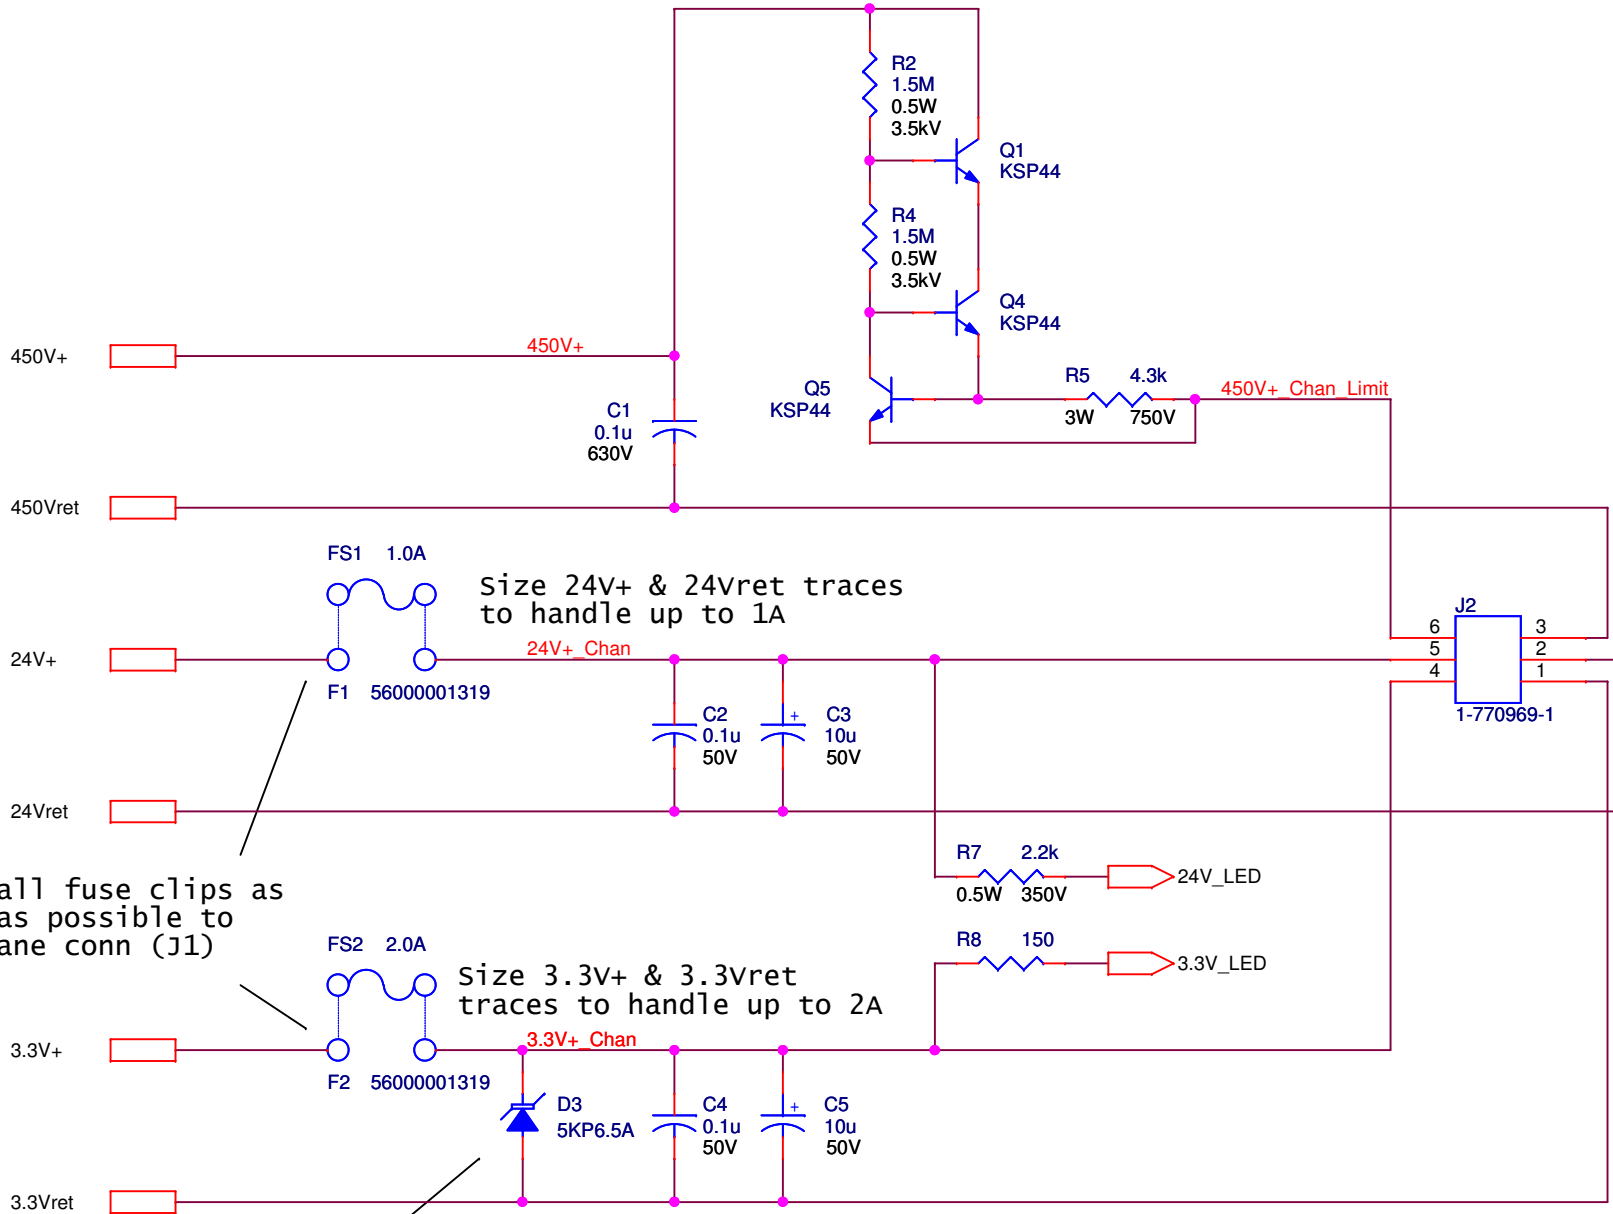

verify LED footprint such that pin 1 is top/yellow anode.

University of Virginia Physics Dept. 382 McCormick Rd, Charlottesville, VA 22904		
Title PDB FEB Card for NOVA Project		
Size A	Drawn By Stephen Goadhouse, 434-982-5594, sgd6h@virginia.edu	Rev 3.1
Date: Tuesday, December 15, 2009	Sheet 1	of 5

Size 24V+ & 24Vret traces to handle up to 1A

Size 3.3V+ & 3.3Vret traces to handle up to 2A

Place all fuse clips as close as possible to backplane conn (J1)

Place TVS as close as possible to fuse clip.

/Chan1

Size 24V+ & 24Vret traces to handle up to 1A

Size 3.3V+ & 3.3Vret traces to handle up to 2A

Place all fuse clips as close as possible to backplane conn (J1)

Place TVS as close as possible to fuse clip.

Front Panel Power Conn

Size 24V+ & 24Vret traces to handle up to 1A

Size 3.3V+ & 3.3Vret traces to handle up to 2A

Place all fuse clips as close as possible to backplane conn (J1)

Place TVS as close as possible to fuse clip.

/Chan4