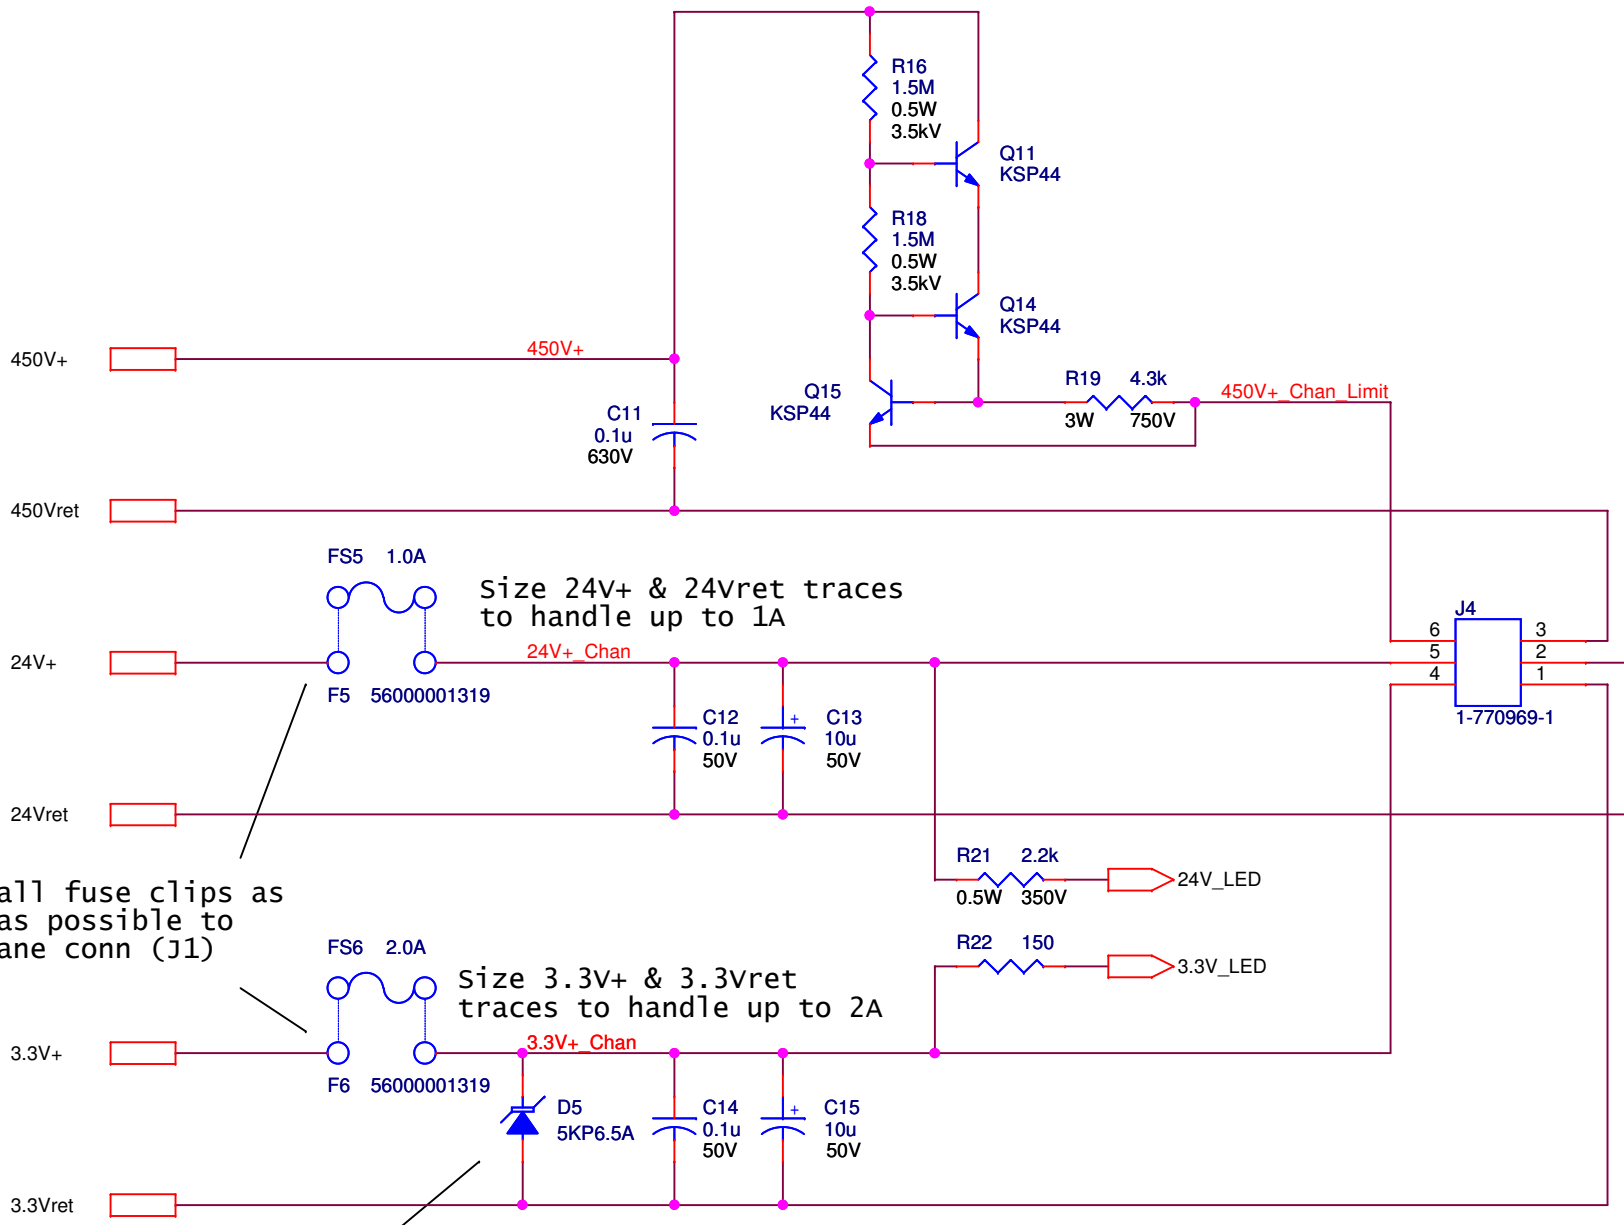

Size 24V+ & 24Vret traces to handle up to 1A

Size 3.3V+ & 3.3Vret traces to handle up to 2A

Place all fuse clips as close as possible to backplane conn (J1)

Place TVS as close as possible to fuse clip.

/Chan1

Size 24V+ & 24Vret traces to handle up to 1A

Size 3.3V+ & 3.3Vret traces to handle up to 2A

Place all fuse clips as close as possible to backplane conn (J1)

Place TVS as close as possible to fuse clip.

Front Panel Power Conn

Place all fuse clips as close as possible to backplane conn (J1)

Place TVS as close as possible to fuse clip.

Size 24V+ & 24Vret traces to handle up to 1A

Size 3.3V+ & 3.3Vret traces to handle up to 2A

/Chan3

Size 24V+ & 24Vret traces to handle up to 1A

Size 3.3V+ & 3.3Vret traces to handle up to 2A

Place all fuse clips as close as possible to backplane conn (J1)

Place TVS as close as possible to fuse clip.

/Chan4