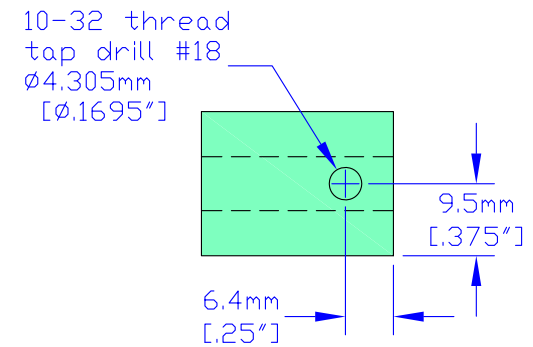

Side View

Top View

Front View

**NOvA Power Distribution System**

University of  
Virginia Elementary  
Particle Physics  
Group

**Far Detector Top Station DCM Mounting Block**

Drawn by: Craig Dukes

Date: 18 September 2011

Revised:

File: pds\_infrastructure\_fd\_v2.dwg

Drawing Number: 1/1

Material: Stainless Steel