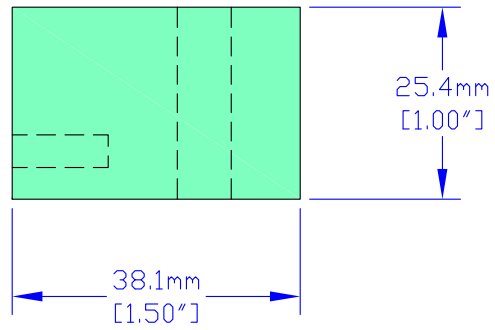

Side View

Top View

Front View

**NOvA Power Distribution System**

University of  
Virginia Elementary  
Particle Physics  
Group

**Far Detector Top Station DCM Mounting Block**

Drawn by: Craig Dukes

Date: 18 September 2011

Revised:

File: pds\_infrastructure\_fd\_v2.dwg

Drawing Number: 1/1

Material: Stainless Steel