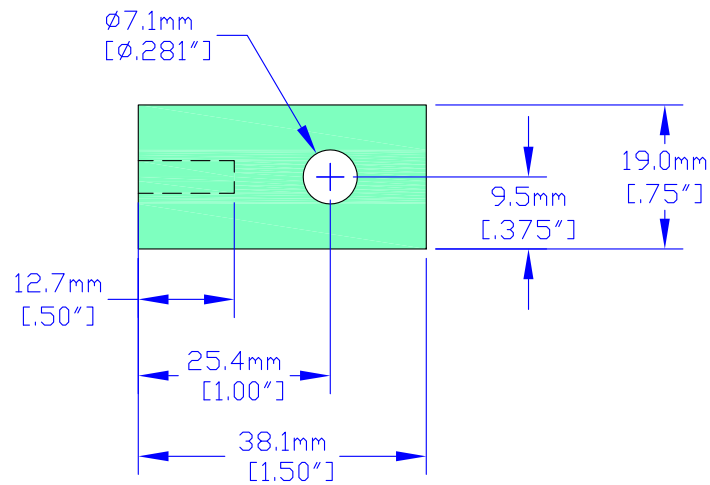

Side View

Top View

Front View

**NOvA Power Distribution System**

University of  
Virginia Elementary  
Particle Physics  
Group

**Far Detector Top Station DCM Mounting Block**

Drawn by: Craig Dukes

Date: 18 September 2011

Revised:

File: pds\_infrastructure\_fd\_v2.dwg

Drawing Number: 1/1

Material: Stainless Steel